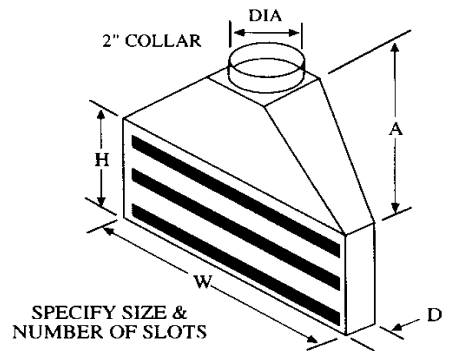

FLANGED OPEN EXHAUST HOOD

CANOPY EXHAUST HOOD

SLOTTED EXHAUST HOOD

SLOTTED EXHAUST HOOD

SPECIFY NUMBER & SIZE OF SLOTS

SLOTTED EXHAUST HOOD

SPECIFY NUMBER, SIZE OF SLOTS & COLLAR LOCATION

SLOTTED EXHAUST HOOD

SPECIFY RH, LH, OR DOUBLE INLET NUMBER & SIZE OF SLOTS

SLOTTED EXHAUST HOOD

SPECIFY NUMBER & SIZE OF SLOTS

SLOTTED EXHAUST HOOD

SPECIFY NUMBER & SIZE OF SLOTS

SLOTTED EXHAUST HOOD

SPECIFY NUMBER & SIZE OF SLOTS

EXHAUST HOOD

STATIONARY
SLOT

ADJUSTABLE
SLOT

HOOD SLOT DETAIL